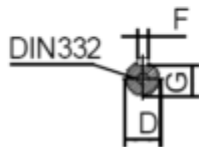

# Data Sheet

Article number: 250301100426

Description: Kleedrive T3C 160M-4 11.0KW 1400 rpm  
3x400/690V 50HZ IP55 B34 Eff=91,4%

## Measures

A = 254	F = 12	P = 250
AA = 316	G = 37	R = 0
AC = Ø313	H = 160	S = -
AD = 404	HD = 244	T = M12
B = 210	K = Ø15	TBH = 187
C = 108	L = 605	TBS = 91
D = Ø42	M = 215	TBW = 162
E = 110	N = 180	